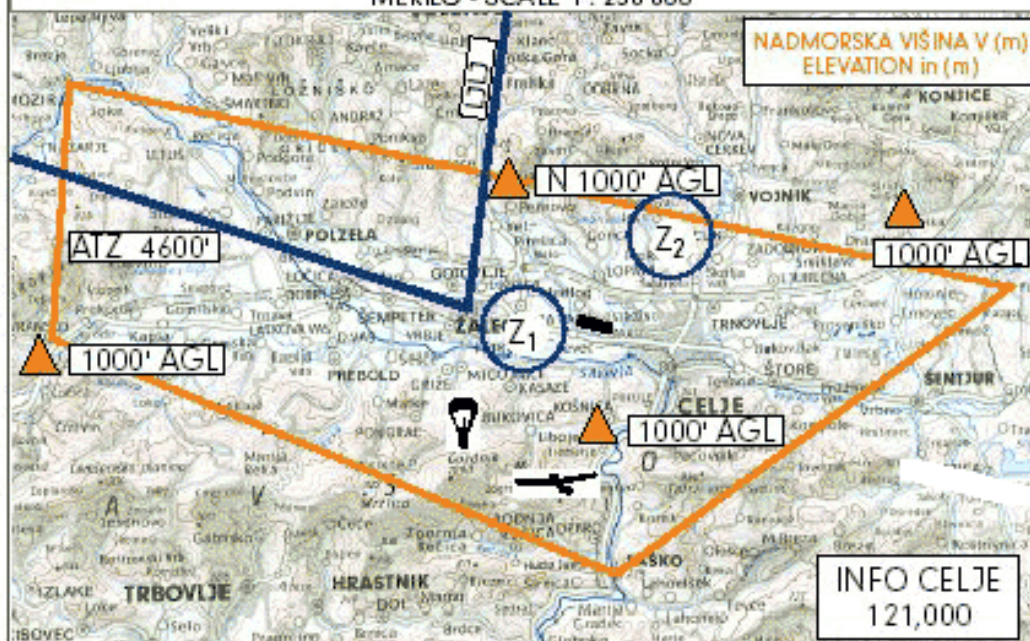

AD permitted for sport and tourist ACFT only (weight up to 5000 kg.) pilots flying to CELJE are obliged to land first at an international AD for customs and permission before they continue the flight to CELJE.

MERO - SCALE 1 : 250 000

NI V MERILU - NOT TO SCALE

POZICIJA POSITION	46° 14' 36.89" N 015° 13' 31.63" E
----------------------	---------------------------------------

VPS RWY	107° - 287°
------------	-------------